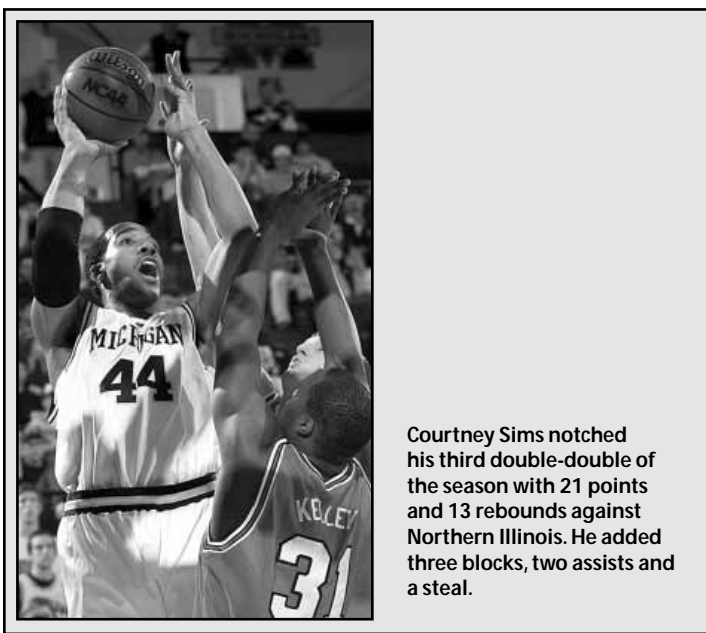

Courtney Sims notched his third double-double of the season with 21 points and 13 rebounds against Northern Illinois. He added three blocks, two assists and a steal.

Sims' Double-Double Propels Wolverines to 11th Win

ANN ARBOR, Mich. -- Michigan defeated the Northern Illinois Huskies 67-52 Saturday afternoon at Crisler Arena. Opportunistic all afternoon long, the Wolverines (11-1) scored 18 points off of 23 Husky turnovers. U-M also netted 13 points from offensive rebounds, as Michigan dominated the glass outrebounding NIU 19-to-8 on the offensive end. **Courtney Sims** led all scorers with 21 points on 9-for-17 shooting, including 3-for-5 from the foul line. He also pulled down 13 rebounds, while recording three blocks, a pair of assists and a steal. It was Sims' third double-double of the season.

Lester Abram notched a season-best 14 points on 5-for-11 shooting, including a perfect 4-for-4 showing from the foul line. He also recorded three rebounds, a block and a steal. **Brent Petway** registered eight points on 3-for-6 shooting from the field and 2-for-3 shooting from the charity stripe. He also had an assist and a block. The Wolverines gained great production from their bench, including six points apiece by **Jevohn Shepherd** and **Reed Baker**. Shepherd's points came on 3-for-5 shooting in addition to producing three rebounds, two steals, an assist and a block. Baker was 2-for-3 from beyond the arc and dished out a pair of assists.

G A M E	12	MICHIGAN 67
		Northern Illinois 52
		December 16, 2006 • Crisler Arena
		Ann Arbor, Mich. • ESPN-Plus

No.	Michigan (11-1)	FG	3FG	FT	O-D	TOT	F	TP	A	TO	BLK	S	MIN	
24	Ron Coleman, w	0-2	0-1	0-0	0-1	1	0	0	2	0	0	0	20	
32	Lester Abram, w	5-11	0-1	4-4	2-1	3	3	14	0	3	1	1	27	
23	Brent Petway, f	3-6	0-0	2-3	1-3	4	2	8	1	1	1	0	29	
44	Courtney Sims, c	9-17	0-0	3-5	5-8	13	4	21	2	2	3	1	27	
5	Dion Harris, g	1-7	0-5	2-2	1-1	2	3	4	5	3	0	2	29	
1	Jerret Smith	1-4	0-1	0-0	0-0	0	0	2	4	1	0	2	16	
4	DeShawn Sims	1-4	0-0	0-2	2-0	2	2	2	1	0	0	0	9	
10	Reed Baker	2-5	2-3	0-0	0-1	1	0	6	2	1	0	0	15	
15	Jevohn Shepherd	3-5	0-0	0-0	2-1	3	2	6	1	1	1	2	13	
22	Ekpe Udoh	2-4	0-0	0-1	2-1	3	1	4	1	1	2	1	15	
TEAM														
TOTALS					27-65	2-11	11-17	19-20	39	17	67	19	13	8
TOTAL FG%:					1st half 14-34	.412	2nd half 13-31	.419	Game	27-65	.415	DBR: 3		
3-Pt. FG%:					1st half 1-6	.167	2nd half 1-5	.200	Game	2-11	.182			
FT%:					1st half 4-5	.800	2nd half 7-12	.583	Game	11-17	.647			

No.	Northern Illinois (3-5)	FG	3FG	FT	O-D	TOT	F	TP	A	TO	BLK	S	MIN	
25	Shaun Logan, f	2-5	0-1	0-0	0-3	3	3	4	2	1	1	1	31	
41	James Hughes, c	6-15	0-0	0-0	3-4	7	3	12	0	0	4	1	29	
4	Cody Yelder, g	2-3	0-0	1-1	0-1	1	3	5	0	3	0	0	20	
23	Mike McKinney, g	2-7	1-2	0-1	1-2	3	2	5	3	3	0	0	27	
33	Ben Rand, g	3-4	0-0	3-3	2-1	3	1	9	2	5	0	2	26	
1	Quintan Lipkins	2-6	1-3	0-0	1-1	2	1	5	4	5	0	0	20	
15	Zach Pancratz	4-8	1-2	3-4	0-6	6	1	12	2	3	0	1	30	
21	Egan Grafel	0-0	0-0	0-0	0-0	0	0	0	0	0	0	1	8	
31	Bristan Kelley	0-0	0-0	0-0	0-2	2	1	0	0	3	1	0	9	
TEAM														
TOTALS					21-48	3-8	7-9	8-22	30	15	52	13	23	6
TOTAL FG%:					1st half 10-24	.417	2nd half 11-24	.458	Game	21-48	.438	DBR: 1		
3-Pt. FG%:					1st half 2-3	.667	2nd half 1-5	.200	Game	3-8	.375			
FT%:					1st half 1-1	1.000	2nd half 6-8	.750	Game	7-9	.778